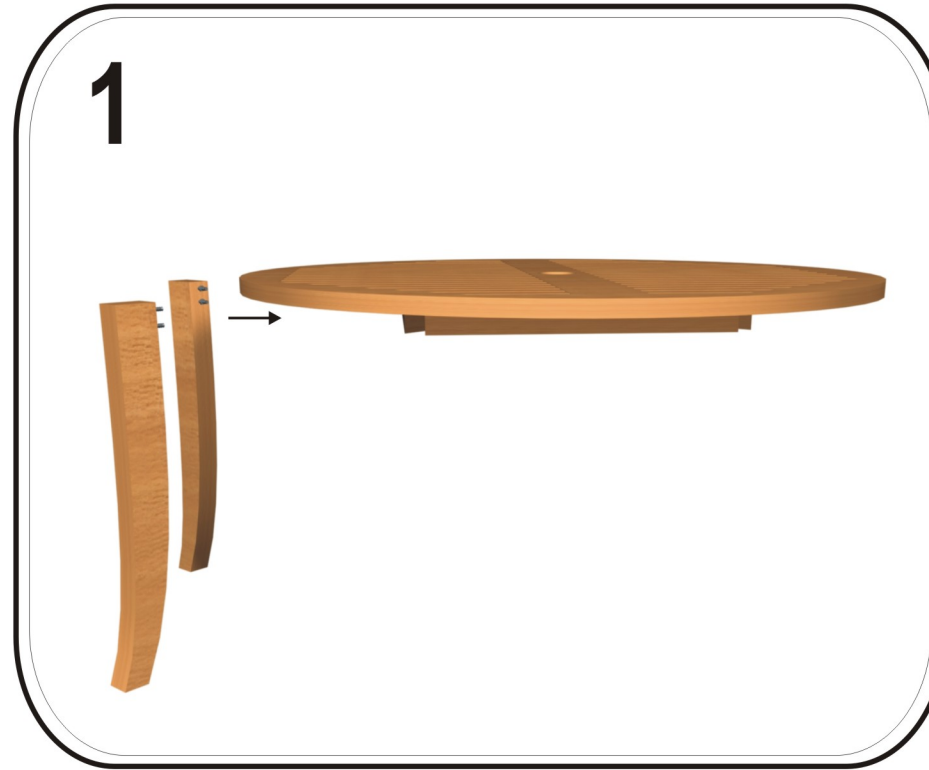

TRADEMARK FURNITURE

Assembling Instruction

Name

Code

Lahana Round Table

GTN01

Description

1 pcs