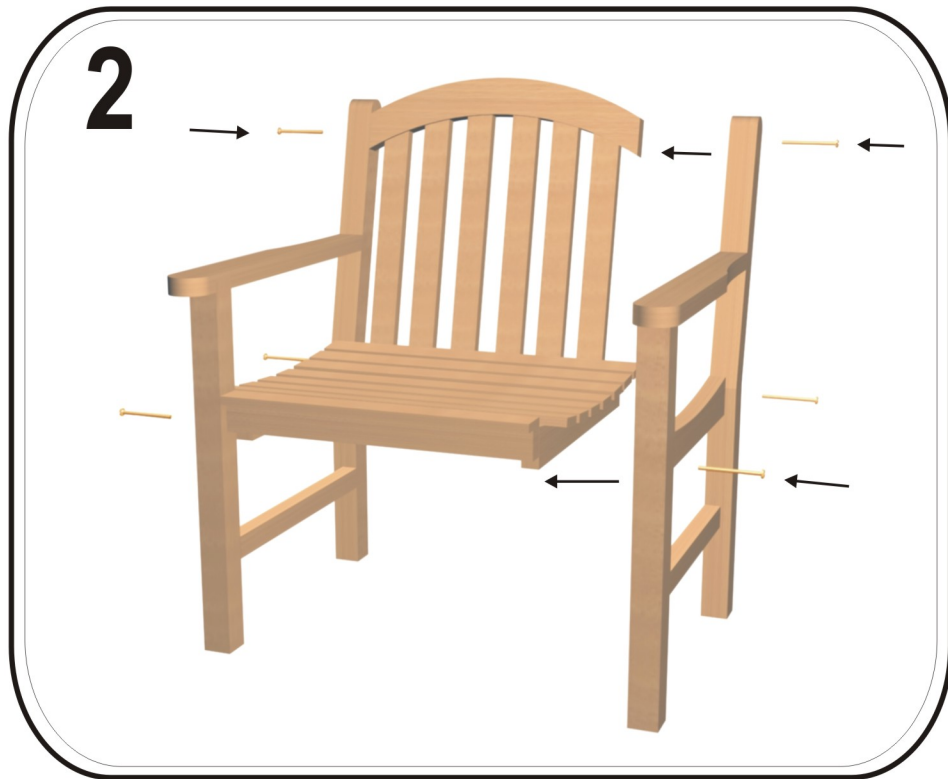

TRADEMARK FURNITURE

Assembling Instruction

Name	Code
Tradisional Armchair	GC12

Description

1 pcs

1 pcs

2 pcs

1 pcs