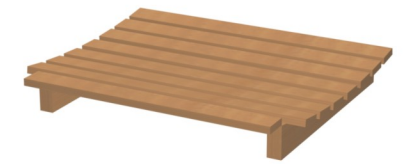

TRADEMARK FURNITURE

Assembling Instruction

Name	Code
Tradisional Armchair	GC12

Description

1 pcs

1 pcs

2 pcs

1 pcs