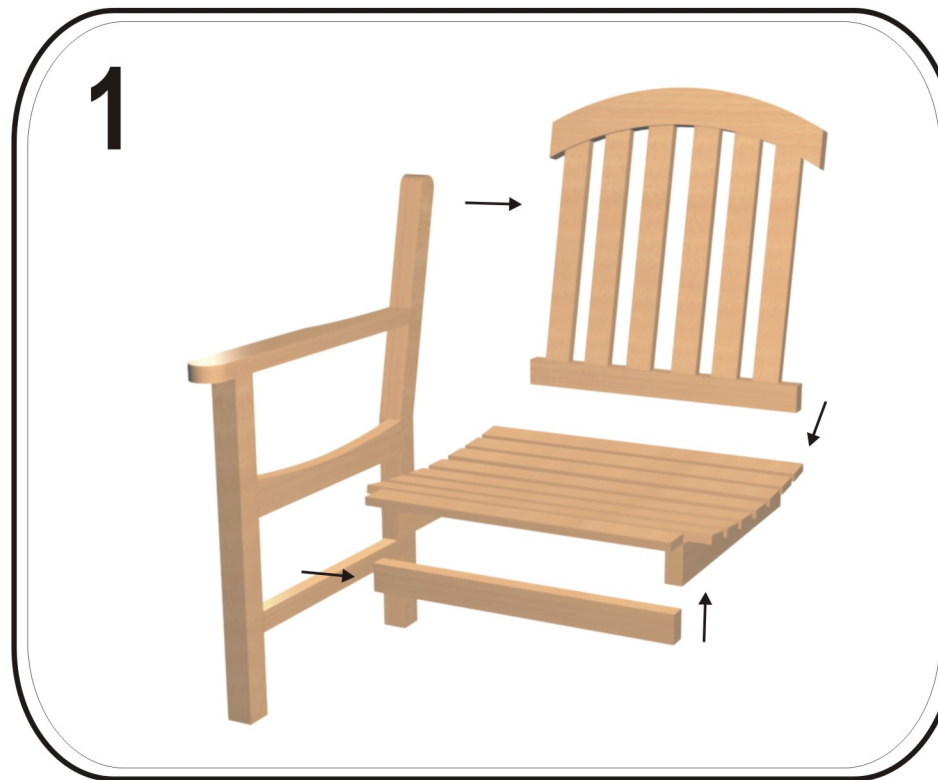

TRADEMARK FURNITURE

Assembling Instruction

Name	Code
Tradisional Armchair	GC12

Description

1 pcs

1 pcs

2 pcs

1 pcs