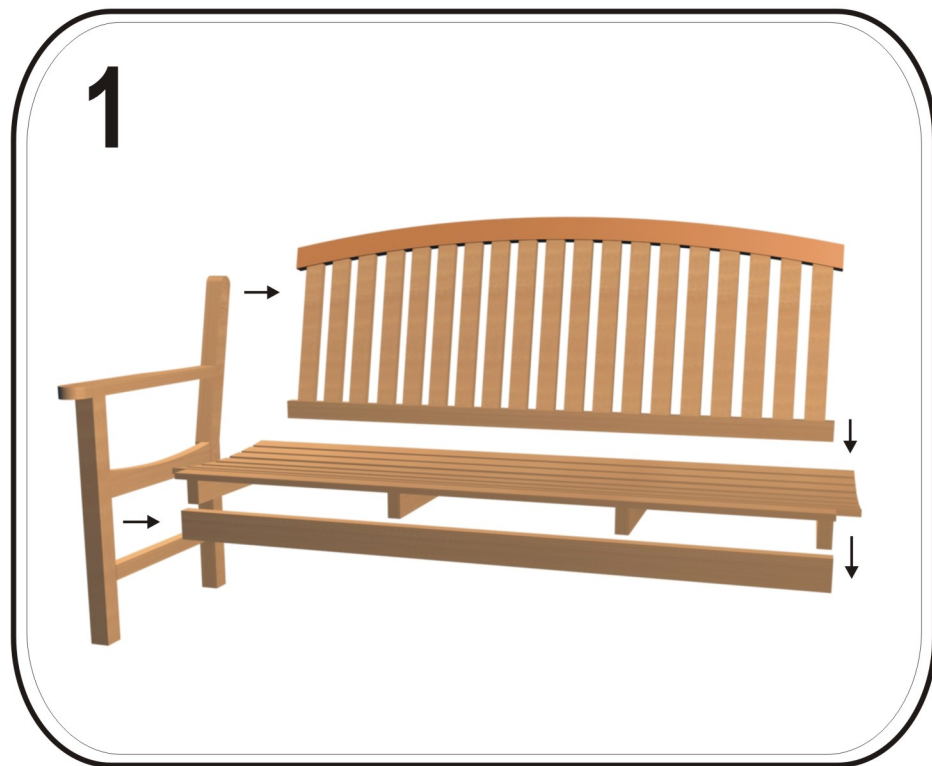

TRADEMARK FURNITURE

Assembling Instruction

Name	Code
Tradisional Bench	GC12B

Description

1 pcs	
1 pcs	
2 pcs	
1 pcs	
6 pcs	