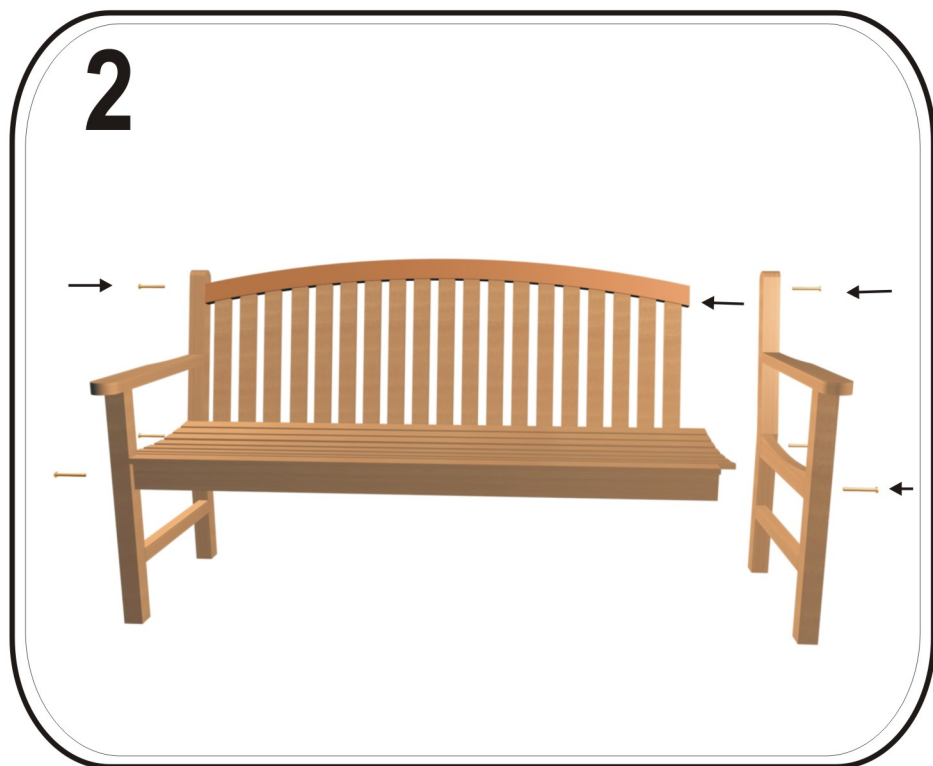

TRADEMARK FURNITURE

Assembling Instruction

Name	Code
Tradisional Bench	GC12B

Description

1 pcs	
1 pcs	
2 pcs	
1 pcs	
6 pcs	