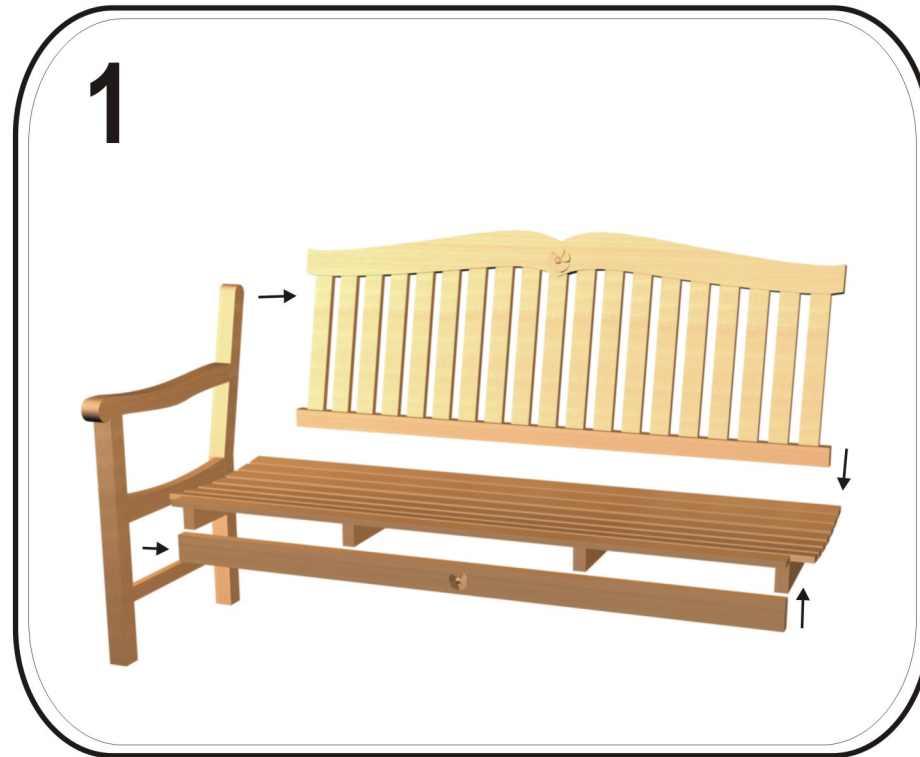

TRADEMARK FURNITURE

Assembling Instruction

Name

Code

Rose Bench

GC13B

Description

1 pcs