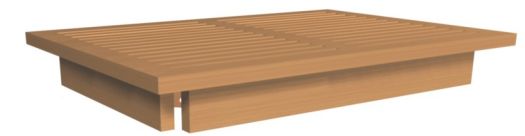

Description

1 pcs