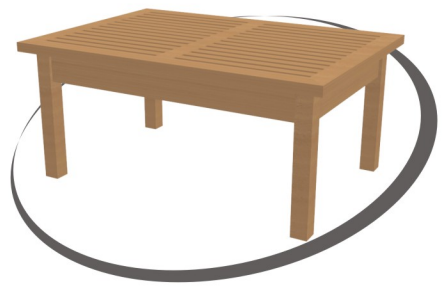

## Assembling Instruction

**Name**

**Code**

Rose Coffe Table

GT 07