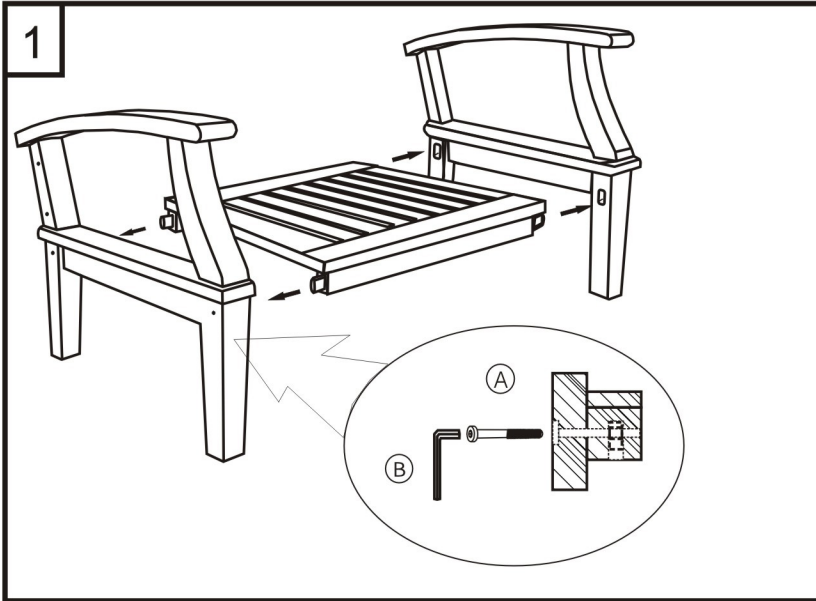

TRADEMARK FURNITURE

SKU : DS01Ass

ASSEMBLY INSTRUCTIONS

Item	Detail	Quantity	Descriptions
A		8	Bolt
B		1	L key