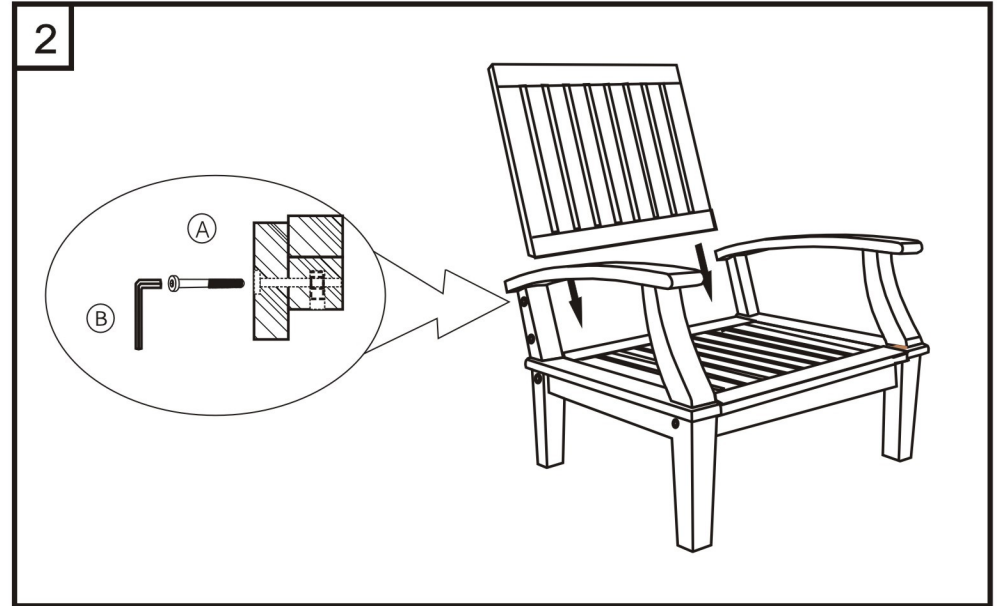

TRADEMARK FURNITURE

SKU : DS01Ass

ASSEMBLY INSTRUCTIONS

Item	Detail	Quantity	Descriptions
A		8	Bolt
B		1	L key