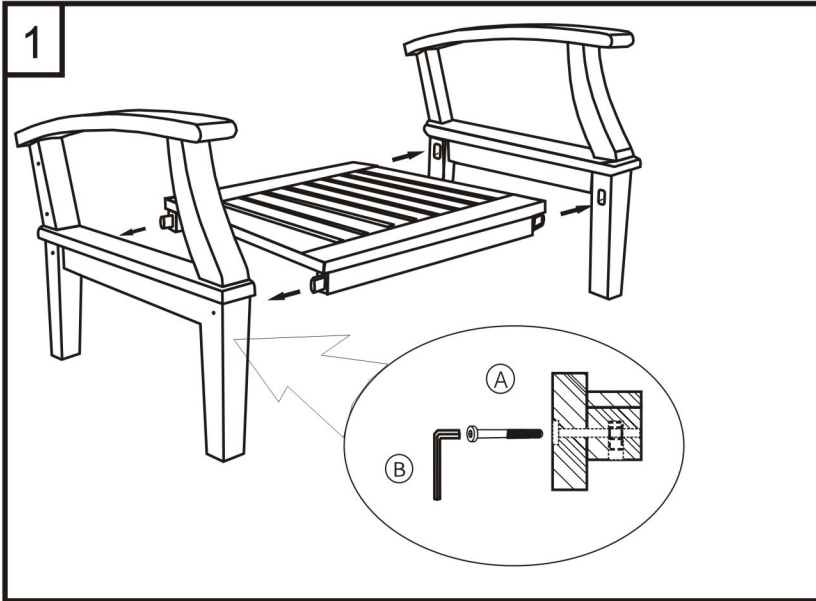

# TRADEMARK FURNITURE

SKU : DS01Bss

## ASSEMBLY INSTRUCTIONS

Item	Detail	Quantity	Descriptions
A		8	Bolt
B		1	L key